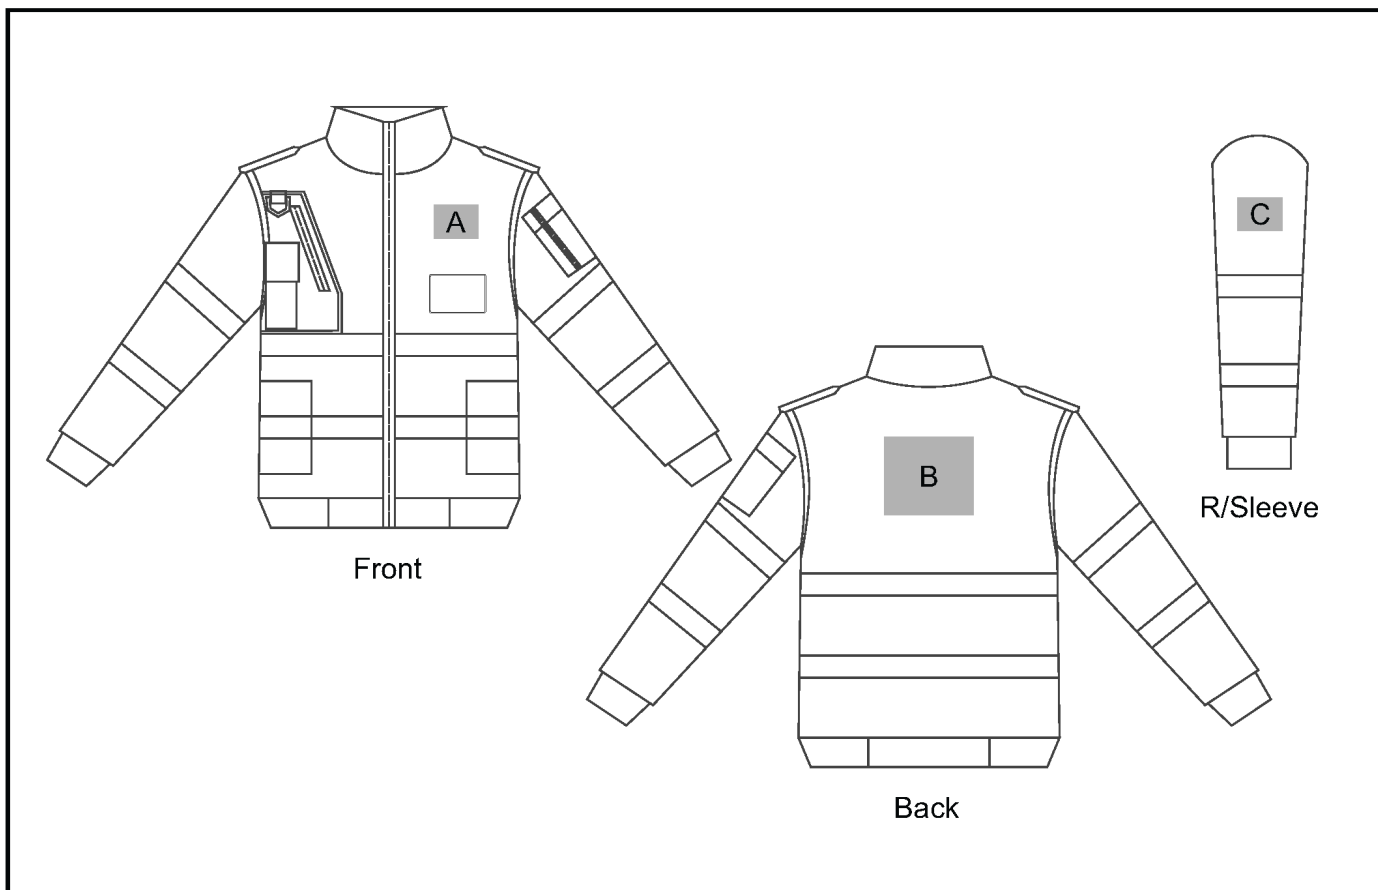

ALT-1702

Techno Padded Hi-Viz Reflective Bunny Jacket

Need to know:

Branding Options:

Position A

1. Embroidery (EMB-A)
Size: 80mm wide x 60mm high

Position B

1. Embroidery (EMB-A)
Size: 80mm wide x 60mm high

Position C

1. Embroidery (EMB-A)
Size: 100mm wide x 100mm high